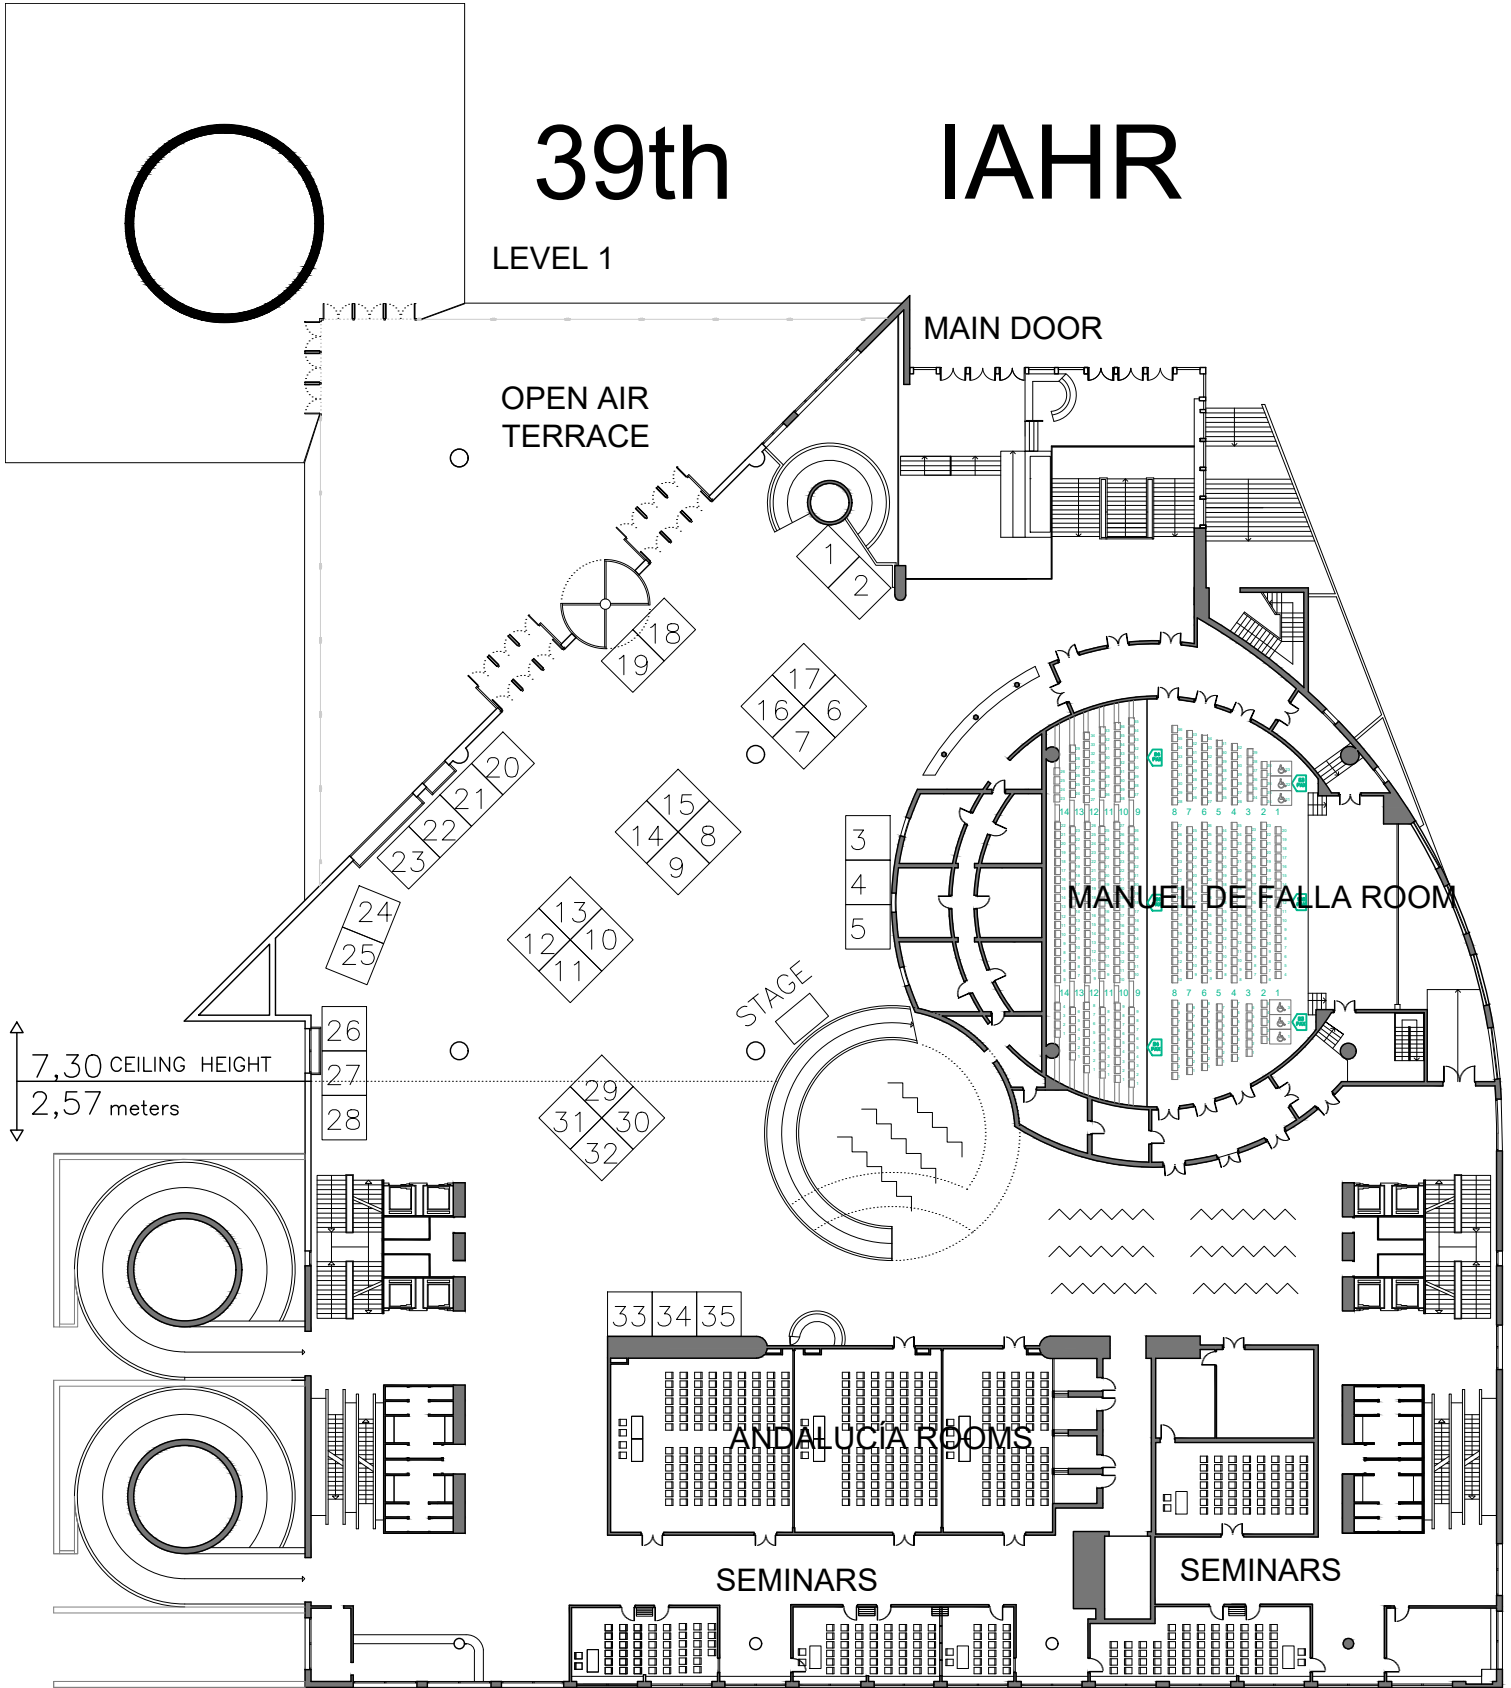

39th

IAHR

LEVEL 1

MAIN DOOR

OPEN AIR
TERRACE

MANUEL DE FALLA ROOM

STAGE

ANDALUCÍA ROOMS

SEMINARS

SEMINARS

7,30 CEILING HEIGHT
2,57 meters